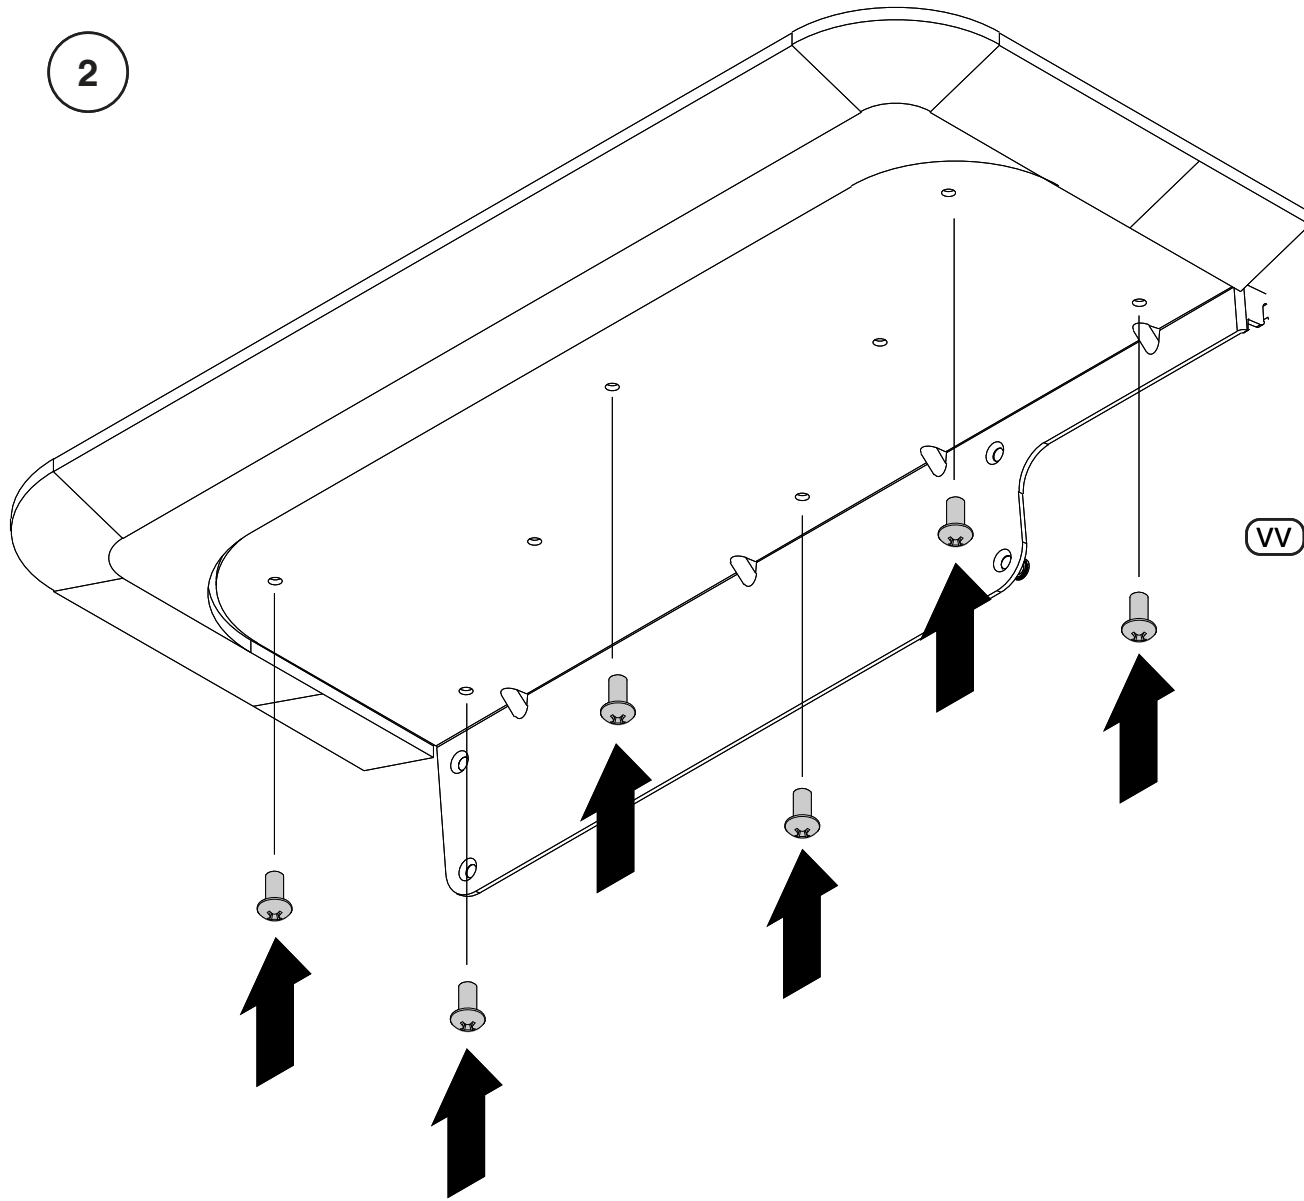

T-30

#3 PHILLIPS

#4

## Worksurface Assembly

1

2

VV		AMER	EMEA/APAC
		M6x12	M6x12
			
		#4	#3
			
		8X	6X
		7 Nm	7 Nm

orangebox

3

2